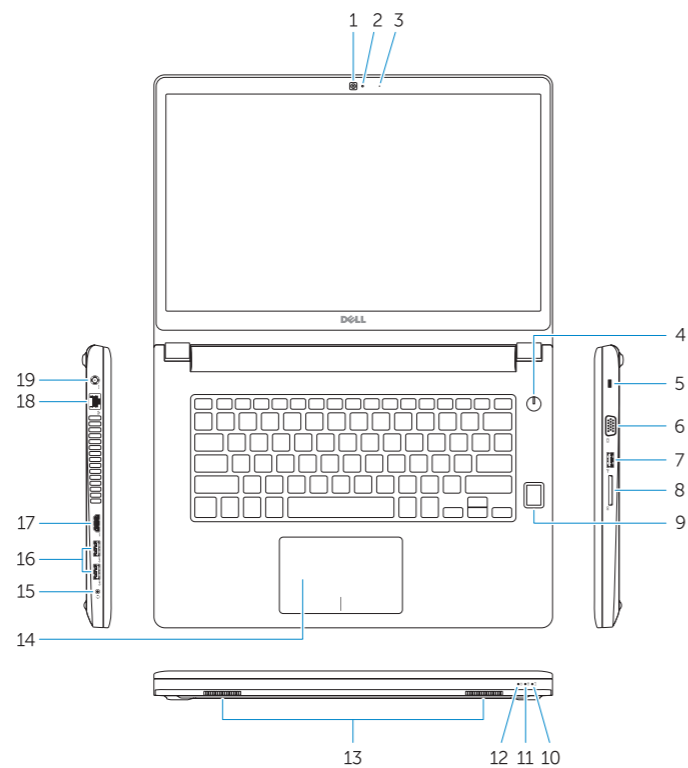

# Features

Funkcje | Caracteristici | Funkcije

1. Camera
2. Camera-status light
3. Microphone
4. Power button (No LED indicator)
5. Security-cable slot
6. VGA connector
7. USB 2.0 connector
8. Memory card reader
9. Fingerprint reader (optional)
10. Battery-status light
11. Hard-drive activity light
12. Power-status light
13. Speakers
14. Touchpad
15. Headset connector
16. USB 3.0 connector (2)
17. HDMI connector
18. Network connector
19. Power connector
20. Battery
21. Battery release latch
22. Service-tag label