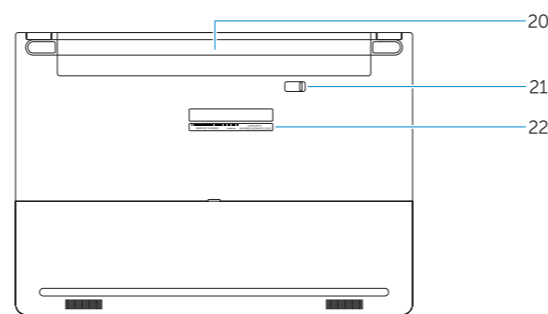

# Features

Funkcje | Caracteristici | Funkcije

1. Camera
2. Camera-status light
3. Microphone
4. Power button (No LED indicator)
5. Security-cable slot
6. VGA connector
7. USB 2.0 connector
8. Memory card reader
9. Fingerprint reader (optional)
10. Battery-status light
11. Hard-drive activity light
12. Power-status light
13. Speakers
14. Touchpad
15. Headset connector
16. USB 3.0 connector (2)
17. HDMI connector
18. Network connector
19. Power connector
20. Battery
21. Battery release latch
22. Service-tag label